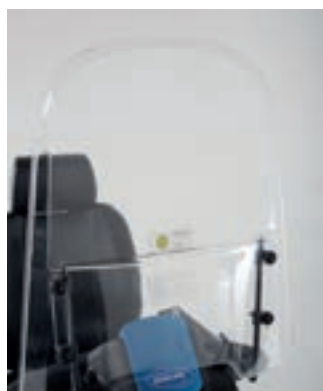

Invacare® | SCOOTER ACCESSORIES

The perfect mix of comfort, safety and reliability

Rear-view Mirrors

Increases safety by giving greater all-round visibility to users.

Windscreen

Gives users greater protection in more challenging conditions.

USB Adapter

Perfect for charging your mobile or tablet on the move - just plug in and go!

Smartphone Holder

Sturdy and secure bracket which adjusts to fit and hold most modern smartphones.

Crutch / Cane Holder

Keeps a users crutch or cane secure and stable when on the move.

Walking Frame Holder

Users can securely attach and transport walking frames or rollators to the back of the scooter.

Oxygen Bottle Holder

Allows COPD sufferers to securely attach their oxygen cylinders to the scooter.